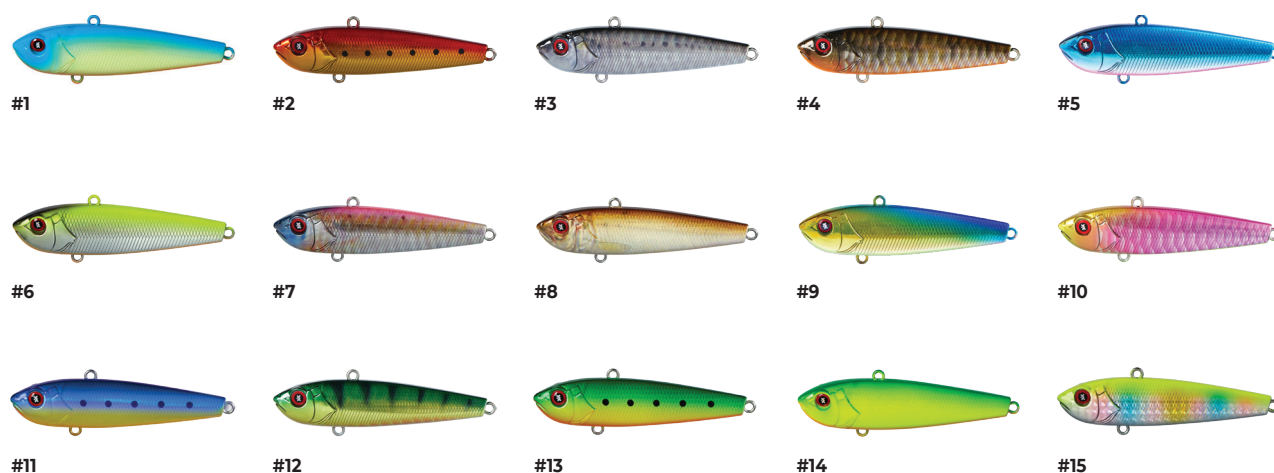

Outcast VIB

The first vib designed specifically for vertical boat and ice fishing. Notable for its smooth play and quietest possible performance due to Silent Moving technology, making it confidently attract even the most inactive predator and provoke a bite. The Outcast VIB works well with various techniques and a wide range of natural and funky colors gives you the opportunity to choose the best lure for every condition.

This vib will prove to be effective as a spinning lure, both on jigging and straight-line action.

MODEL	LENGTH, MM	WEIGHT, G
Outcast VIB 40	40	7
Outcast VIB 50	50	10
Outcast VIB 60	60	12
Outcast VIB 60 HV	60	16
Outcast VIB 70	70	21
Outcast VIB 70 HV	70	28
Outcast VIB 80	80	26
Outcast VIB 80 HV	80	32

MODEL	#1 BLUE PARROT	#2 GOLDEN BROWN	#3 ALOSA	#4 DARK MOON	#5 BLUE BACK	#6 YELLOW BACK	#7 PINK MINNOW
Outcast VIB 40	19190129	19190130	19190131	19190132	19190133	19190134	19190135
Outcast VIB 50	19190144	19190145	19190146	19190147	19190148	19190149	19190150
Outcast VIB 60	19190039	19190040	19190041	19190042	19190043	19190044	19190045
Outcast VIB 60 HV	19190054	19190055	19190056	19190057	19190058	19190059	19190060
Outcast VIB 70	19190069	19190070	19190071	19190072	19190073	19190074	19190075
Outcast VIB 70 HV	19190084	19190085	19190086	19190087	19190088	19190089	19190090
Outcast VIB 80	19190099	19190100	19190101	19190102	19190103	19190104	19190105
Outcast VIB 80 HV	19190114	19190115	19190116	19190117	19190118	19190119	19190120

MODEL	#8 ZANDER	#9 TRUE STORY	#10 VIOLET DREAM	#11 METAL CLOWN	#12 METAL PERCH	#13 FIRE MINNOW	#14 GREEN PARROT	#15 PINE LEGEND
Outcast VIB 40	19190136	19190137	19190138	19190139	19190140	19190141	19190142	19190143
Outcast VIB 50	19190151	19190152	19190153	19190154	19190155	19190156	19190157	19190158
Outcast VIB 60	19190046	19190047	19190048	19190049	19190050	19190051	19190052	19190053
Outcast VIB 60 HV	19190061	19190062	19190063	19190064	19190065	19190066	19190067	19190068
Outcast VIB 70	19190076	19190077	19190078	19190079	19190080	19190081	19190082	19190083
Outcast VIB 70 HV	19190091	19190092	19190093	19190094	19190095	19190096	19190097	19190098
Outcast VIB 80	19190106	19190107	19190108	19190109	19190110	19190111	19190112	19190113
Outcast VIB 80 HV	19190121	19190122	19190123	19190124	19190125	19190126	19190127	19190128